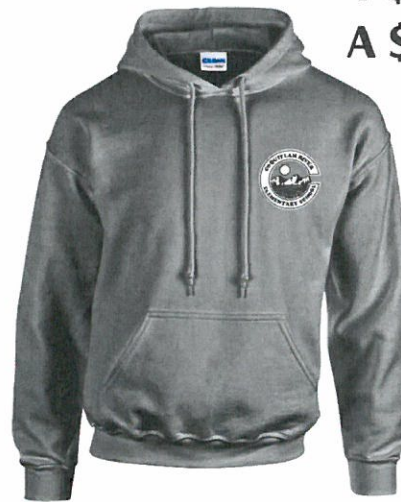

### Gildan T-Shirts

**\$10.00**

Available in white, red, navy blue and kelly green.

### Hooded Sweatshirts

**Y \$25.00  
A \$30.00**

Available in sports grey and navy blue.

### Grad Hoods

**Y \$25.00  
A \$30.00**

Available in charcoal grey..